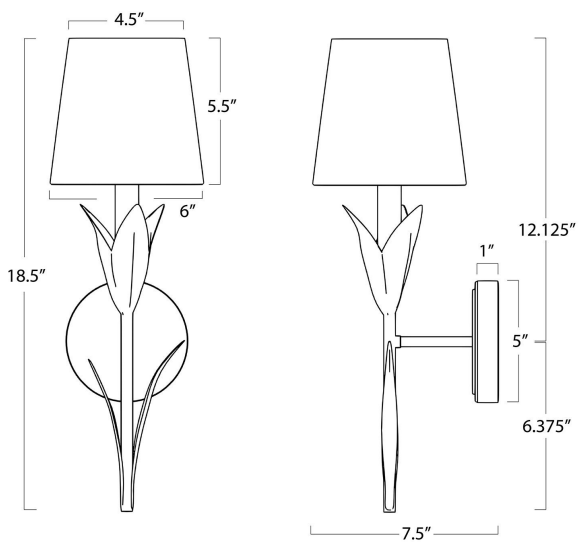

REGINA ANDREW

DETROIT

SPECIFICATION SHEET

River Reed Sconce Single (Antique Gold Leaf with Navy Shade) 15-1218GLD-NAV

HEIGHT	18.5
WIDTH	6
DEPTH	7.5
SHADE DIMS	4.5 x 6 x 5.5
SHADE COLOR	Natural
BULB QTY	1
BULB TYPE	B Type Candelabra Base (E12)
SOCKET	E12 Candelabra Uno
WATTAGE	60 Watt Max
WIRING TYPE	Hard Wire
BACKPLATE	5 in dia x 1
JUNCTION BOX	12.125 in from top, 6.375 in from bottom, 3 from side
MATERIAL	Steel
FINISH	Antique Gold Leaf
NOTES	N/A
FREIGHT ONLY	No