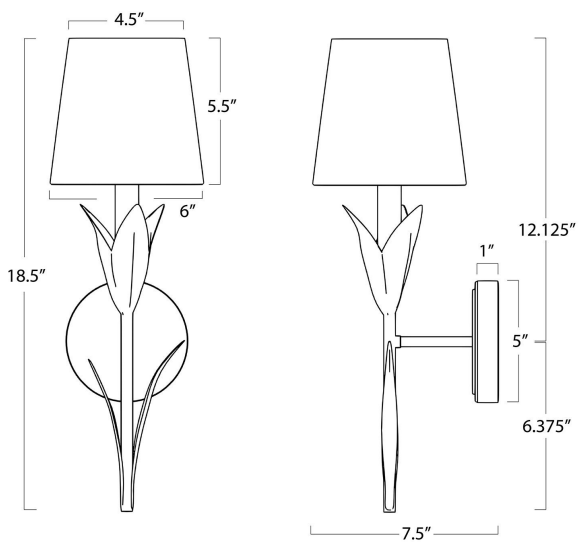

### River Reed Sconce Single (Antique Gold Leaf with Natural Linen Shade) 15-1218GLD

<b>HEIGHT</b>	18.5
<b>WIDTH</b>	6
<b>DEPTH</b>	7.5
<b>SHADE DIMS</b>	4.5 x 6 x 5.5
<b>SHADE COLOR</b>	Natural Linen
<b>BULB QTY</b>	1
<b>BULB TYPE</b>	B Type Candelabra Base (E12)
<b>SOCKET</b>	E12 Candelabra Uno
<b>WATTAGE</b>	60 Watt Max
<b>WIRING TYPE</b>	Hard Wire
<b>BACKPLATE</b>	5 dia x 1
<b>JUNCTION BOX</b>	12.125 in from top, 6.375 in from bottom, 3 from side
<b>MATERIAL</b>	Steel
<b>FINISH</b>	Antique Gold Leaf
<b>NOTES</b>	N/A
<b>FREIGHT ONLY</b>	No