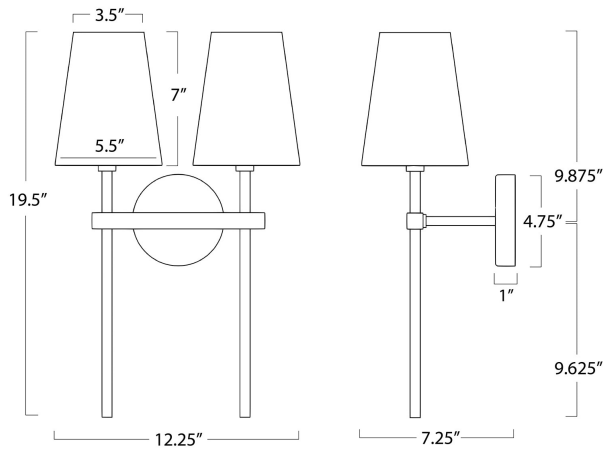

REGINA ANDREW

DETROIT

SPECIFICATION SHEET

Toni Sconce Double
15-1211

| | |
|---------------------|---|
| HEIGHT | 19.5 |
| WIDTH | 12.25 |
| DEPTH | 7.25 |
| SHADE DIMS | 3.5 x 5.5 x 7 |
| SHADE COLOR | Natural Linen |
| BULB QTY | 2 |
| BULB TYPE | B Type Candelabra Base (E12) |
| SOCKET | E12 Candelabra Uno |
| WATTAGE | 60 Watt Max |
| WIRING TYPE | Hard Wire |
| BACKPLATE | 4.75 dia x 1 |
| JUNCTION BOX | 9.875 in from top, 9.625 in from bottom, 6.125 in from side |
| MATERIAL | Steel |
| FINISH | Natural Brass |
| NOTES | N/A |
| FREIGHT ONLY | No |