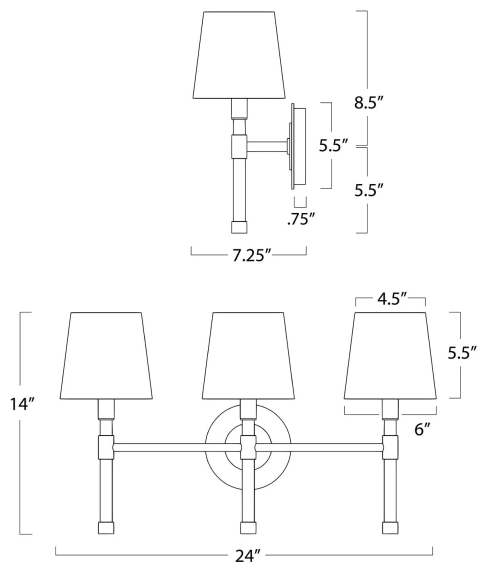

REGINA ANDREW

DETROIT

SPECIFICATION SHEET

Auburn Crystal Sconce Triple 15-1210

HEIGHT	14
WIDTH	24
DEPTH	7.25
SHADE DIMS	4.5 x 6 x 5.5
SHADE COLOR	Natural Linen
BULB QTY	3
BULB TYPE	B Type Candelabra Base (E12)
SOCKET	E12 Candelabra Uno
WATTAGE	60 Watt Max
WIRING TYPE	Hard Wire
BACKPLATE	5.5 x 5.5 x .75
JUNCTION BOX	8.5 in from top, 5.5 in from bottom, 12 in from side
MATERIAL	Crystal
FINISH	Gold Leaf
NOTES	N/A
FREIGHT ONLY	No