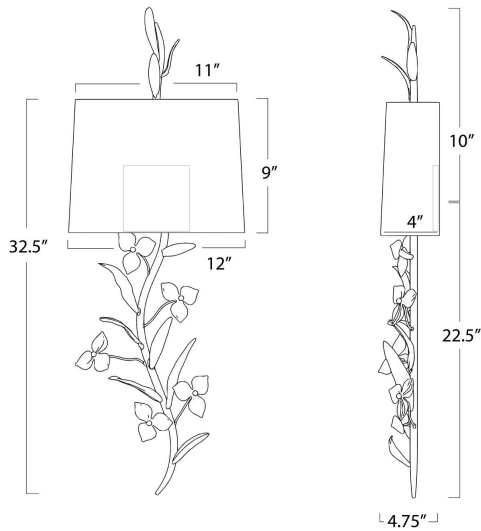

## SPECIFICATION SHEET

### Trillium Shaded Sconce 15-1179

<b>HEIGHT</b>	32.5
<b>WIDTH</b>	12
<b>DEPTH</b>	4.75
<b>SHADE DIMS</b>	11x4, 12x4, 9
<b>SHADE COLOR</b>	Natural Linen
<b>BULB QTY</b>	2
<b>BULB TYPE</b>	B Type Candelabra Base (E12)
<b>SOCKET</b>	E12 Candelabra
<b>WATTAGE</b>	40 Watt Max
<b>WIRING TYPE</b>	Hard Wire
<b>BACKPLATE</b>	N/A
<b>JUNCTION BOX</b>	10 in from top, 22.5 in from bottom, 5.8 in from side
<b>MATERIAL</b>	Steel
<b>FINISH</b>	Antique Gold Leaf
<b>NOTES</b>	N/A
<b>FREIGHT ONLY</b>	No