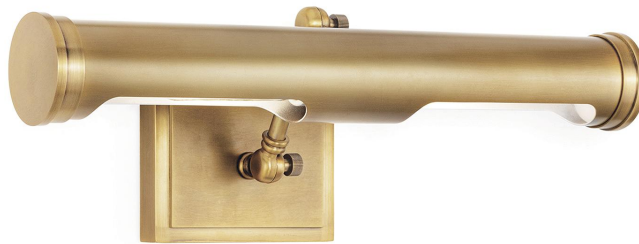

REGINA ANDREW

DETROIT

SPECIFICATION SHEET

Tate Picture Light Medium (Natural Brass)
15-1177NB

HEIGHT	4
WIDTH	18
DEPTH	9.75
SHADE DIMS	N/A
SHADE COLOR	N/A
BULB QTY	2
BULB TYPE	T Type Medium Base (E26)
SOCKET	E26 Keyless. Switch on Cord
WATTAGE	25 Watt Max
WIRING TYPE	Hard Wire or Pinup
BACKPLATE	6 x 4 x 1
JUNCTION BOX	2 in from top, 2 in from bottom, 9 in from side
MATERIAL	Steel
FINISH	Natural Brass
NOTES	N/A
FREIGHT ONLY	No