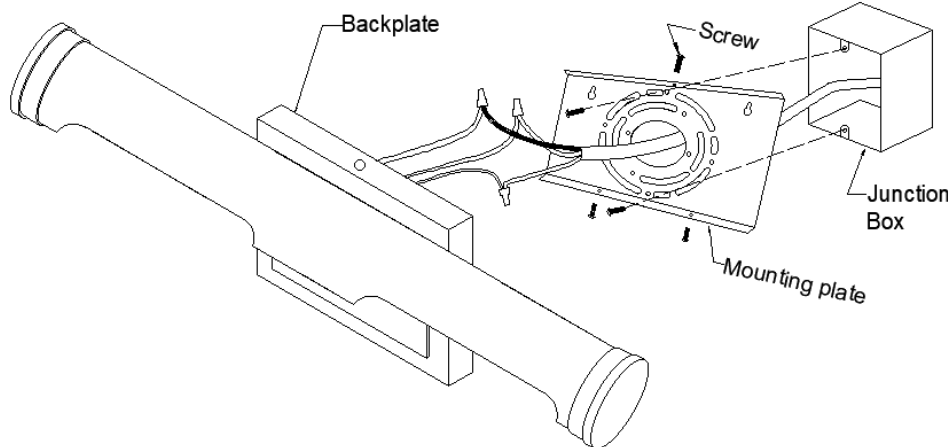

# REGINA ANDREW

DETROIT

**Figure 1**

**Figure 2**

ITEM NO: 15-1177

## Tate Picture Light Medium

These instructions are provided for your safety. Read completely before installing this fixture. Switch off the main electrical supply from the main fuse box/circuit breaker before installation. Carefully inspect item before installation.

##### A. FOR PORTABLE MOUNT (Figure 1)

1. Draw a 6" horizontal line on the wall, centered where you want the lamp.
2. For sheet rock where there are no studs in the wall, screw anchors into the wall at the end points of the line. Otherwise, the screws will suffice.
3. Attach lamp onto the mounting screws using the keyhole slots provided in the backplate.