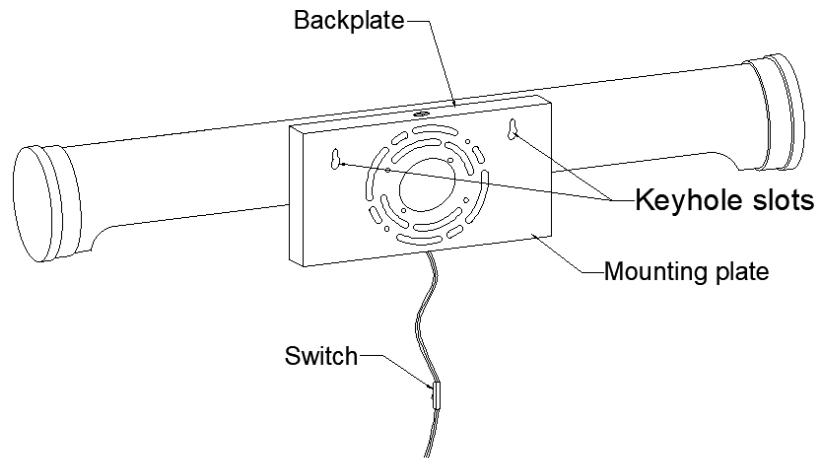

# REGINA ANDREW

DETROIT

**Figure 1**

**Figure 2**

ITEM NO: 15-1177

## Tate Picture Light Medium

These instructions are provided for your safety. Read completely before installing this fixture. Switch off the main electrical supply from the main fuse box/circuit breaker before installation. Carefully inspect item before installation.

##### A. FOR PORTABLE MOUNT (Figure 1)

1. Draw a 6" horizontal line on the wall, centered where you want the lamp.
2. For sheet rock where there are no studs in the wall, screw anchors into the wall at the end points of the line. Otherwise, the screws will suffice.
3. Attach lamp onto the mounting screws using the keyhole slots provided in the backplate.

##### B. FOR WIRING DIRECTLY INTO JUNCTION BOX (Figure 2)

1. Remove mounting plate from lamp back plate by removing the attached screws on the back plate and attach the mounting plate to the junction box. Adjust the mounting plate so that the tabs on the side are level.
2. Connect the wires of lamp to the wires of junction box; a. neutral junction-box-wire to white lamp wire; b. hot junction-box-wire to black lamp wire; c. secure wires with the included wire nuts. d. wrap bare ground junction-box-wire to green screw on mounting plate.
3. Install lamp to the mounting plate using screws provided.