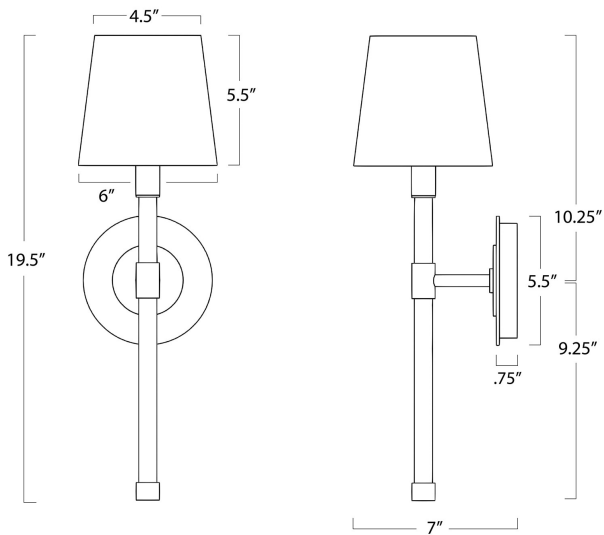

### Auburn Crystal Sconce 15-1168

<b>HEIGHT</b>	19.5
<b>WIDTH</b>	6
<b>DEPTH</b>	7
<b>SHADE DIMS</b>	4.5 x 6 x 5.5
<b>SHADE COLOR</b>	Natural Linen
<b>BULB QTY</b>	1
<b>BULB TYPE</b>	B Type Candelabra Base (E12)
<b>SOCKET</b>	E12 Candelabra Uno
<b>WATTAGE</b>	60 Watt Max
<b>WIRING TYPE</b>	Hard Wire
<b>BACKPLATE</b>	5.5 x 5.5 x .75
<b>JUNCTION BOX</b>	10.25 in from top, 9.25 in from bottom, 3 in from side
<b>MATERIAL</b>	Crystal
<b>FINISH</b>	Gold Leaf
<b>NOTES</b>	N/A
<b>FREIGHT ONLY</b>	No