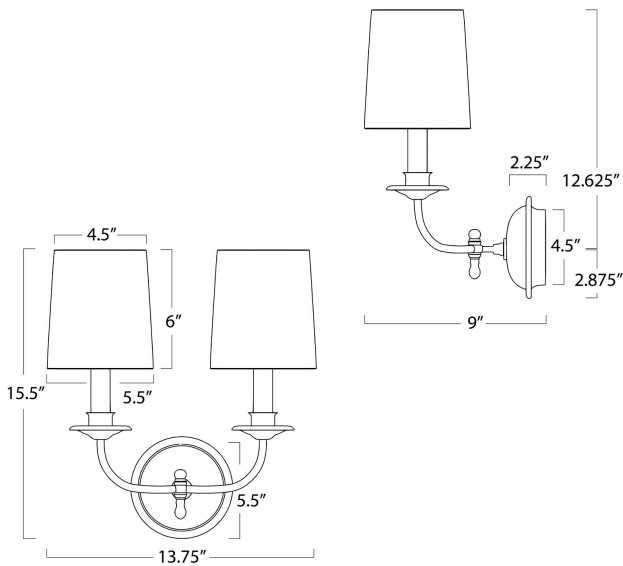

REGINA ANDREW

DETROIT

SPECIFICATION SHEET

Fisher Sconce Double 15-1166

HEIGHT	15.5
WIDTH	13.75
DEPTH	9
SHADE DIMS	4.5 x 5.5 x 6
SHADE COLOR	Natural Linen
BULB QTY	2
BULB TYPE	B Type Candelabra Base (E12)
SOCKET	E12 Candelabra Uno
WATTAGE	40 Watt Max
WIRING TYPE	Hard Wire
BACKPLATE	5.5 x 5.5 x 2.25
JUNCTION BOX	12.625 in from top, 2.875 in from bottom
MATERIAL	Steel
FINISH	Gold Leaf
NOTES	N/A
FREIGHT ONLY	No