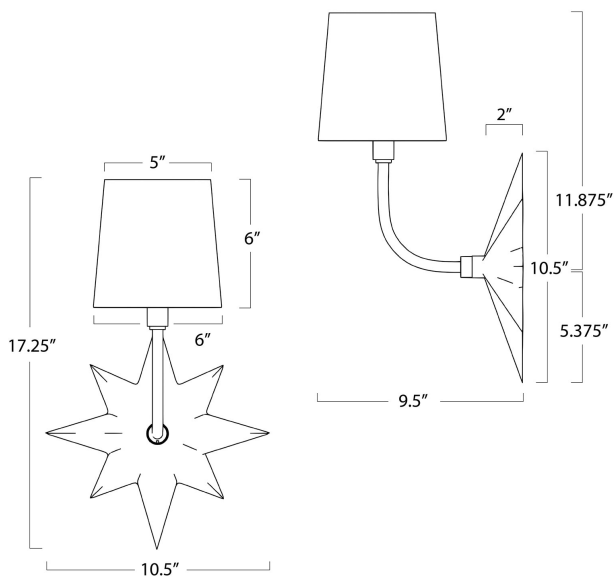

REGINA ANDREW

DETROIT

SPECIFICATION SHEET

Etoile Sconce (Natural Brass)
15-1158NB

HEIGHT	17.25
WIDTH	9.5
DEPTH	10.5
SHADE DIMS	5 x 6 x 6
SHADE COLOR	Natural Brass
BULB QTY	1
BULB TYPE	B Type Candelabra Base (E12)
SOCKET	E12 Candelabra
WATTAGE	40 Watt Max
WIRING TYPE	Hard Wire
BACKPLATE	10.5 x 10.5 x 2
JUNCTION BOX	11.875 from top, 5.375 from bottom
MATERIAL	Steel
FINISH	Natural Brass
NOTES	N/A
FREIGHT ONLY	No