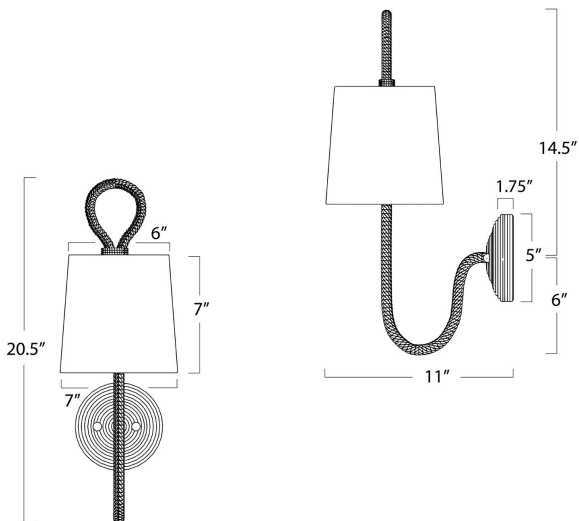

REGINA ANDREW

DETROIT

SPECIFICATION SHEET

Bimini Sconce Single 15-1126

HEIGHT	20.5
WIDTH	7
DEPTH	11
SHADE DIMS	6 x 7 x 7
SHADE COLOR	Natural Linen
BULB QTY	1
BULB TYPE	B Type Candelabra Base (E12)
SOCKET	E12 Candelabra
WATTAGE	60 Watt Max
WIRING TYPE	Hard Wire
BACKPLATE	5 x 5 x 1.75
JUNCTION BOX	14.5 in from top, 6 in from bottom, 2.5 in from side
MATERIAL	Natural Material
FINISH	Natural
NOTES	N/A
FREIGHT ONLY	No