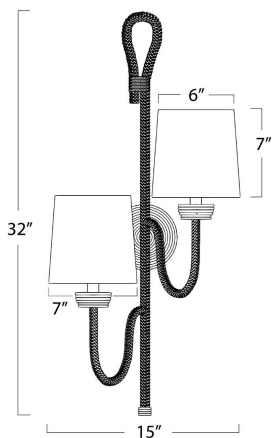

### Bimini Sconce Double 15-1125

|                                  |   |
|----------------------------------|---|
| <b>HEIGHT</b>                    | 32  |
| <b>WIDTH</b>                     | 15  |
| <b>DEPTH</b>                     | 11  |
| <b>SHADE DIMS</b>                | 6 x 7 x 7   |
| <b>S H A D E<br/>C O L O R</b>   | Natural Linen   |
| <b>BULB QTY</b>                  | 2   |
| <b>BULB TYPE</b>                 | B Type Candelabra Base (E12)  |
| <b>SOCKET</b>                    | E12 Candelabra Uno  |
| <b>WATTAGE</b>                   | 60 Watt Max   |
| <b>WIRING TYPE</b>               | Hard Wire   |
| <b>BACKPLATE</b>                 | 5 x 5 x 1.75  |
| <b>J U N C T I O N<br/>B O X</b> | 17.5 in from top, 14.5 in from bottom, 7.5 in<br>from left, 7.375 in from right |
| <b>MATERIAL</b>                  | Natural Material  |
| <b>FINISH</b>                    | Natural   |
| <b>NOTES</b>                     | N/A   |
| <b>F R E I G H T<br/>O N L Y</b> | No  |