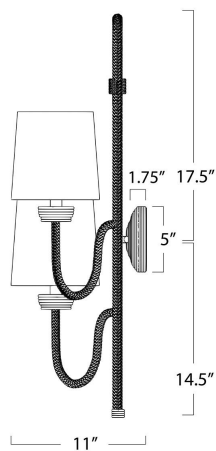

### Bimini Sconce Double 15-1125

|                                  |   |
|----------------------------------|---|
| <b>HEIGHT</b>                    | 32  |
| <b>WIDTH</b>                     | 15  |
| <b>DEPTH</b>                     | 11  |
| <b>SHADE DIMS</b>                | 6 x 7 x 7   |
| <b>S H A D E<br/>C O L O R</b>   | Natural Linen   |
| <b>BULB QTY</b>                  | 2   |
| <b>BULB TYPE</b>                 | B Type Candelabra Base (E12)  |
| <b>SOCKET</b>                    | E12 Candelabra Uno  |
| <b>WATTAGE</b>                   | 60 Watt Max   |
| <b>WIRING TYPE</b>               | Hard Wire   |
| <b>BACKPLATE</b>                 | 5 x 5 x 1.75  |
| <b>J U N C T I O N<br/>B O X</b> | 17.5 in from top, 14.5 in from bottom, 7.5 in<br>from left, 7.375 in from right |
| <b>MATERIAL</b>                  | Natural Material  |
| <b>FINISH</b>                    | Natural   |
| <b>NOTES</b>                     | N/A   |
| <b>F R E I G H T<br/>O N L Y</b> | No  |