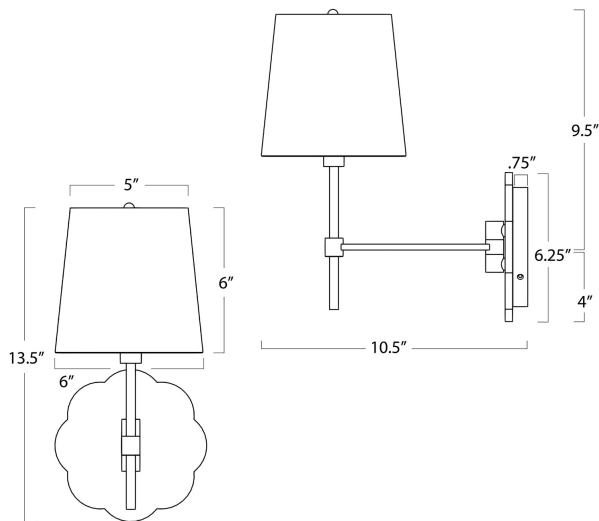

REGINA ANDREW

DETROIT

SPECIFICATION SHEET

Mia Swing Arm Sconce 15-1118

HEIGHT	13.5
WIDTH	6
DEPTH	10.5
SHADE DIMS	5 x 6 x 6
SHADE COLOR	Natural Linen
BULB QTY	1
BULB TYPE	B Type Candelabra Base (E12)
SOCKET	E12 Candelabra
WATTAGE	40 Watt Max
WIRING TYPE	Hard Wire
BACKPLATE	6.25 x 6.25 x .75
JUNCTION BOX	9.5 in from top, 4 in from bottom, 3.125 in from side
MATERIAL	Alabaster
FINISH	Natural Stone
NOTES	N/A
FREIGHT ONLY	No