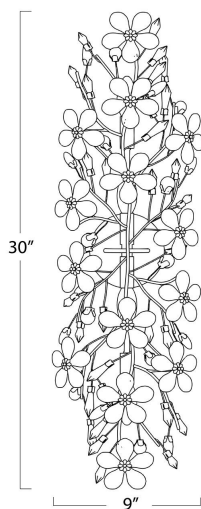

# REGINA ANDREW

DETROIT

## SPECIFICATION SHEET

Cheshire Sconce (Gold Leaf)  
15-1084GL

<b>HEIGHT</b>	9
<b>WIDTH</b>	30
<b>DEPTH</b>	5
<b>SHADE DIMS</b>	N/A
<b>SHADE COLOR</b>	N/A
<b>BULB QTY</b>	4
<b>BULB TYPE</b>	B Type Candelabra Base (E12)
<b>SOCKET</b>	E12 Candelabra
<b>WATTAGE</b>	60 Watt Max
<b>WIRING TYPE</b>	Hard Wire
<b>BACKPLATE</b>	4.75 dia x 1
<b>JUNCTION BOX</b>	15 in from top, 15 in from side
<b>MATERIAL</b>	Crystal
<b>FINISH</b>	Gold Leaf
<b>NOTES</b>	N/A
<b>FREIGHT ONLY</b>	No