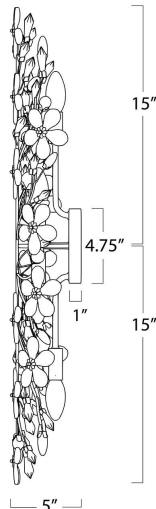

## SPECIFICATION SHEET

Cheshire Sconce (Gold Leaf)  
15-1084GL

<b>HEIGHT</b>	9
<b>WIDTH</b>	30
<b>DEPTH</b>	5
<b>SHADE DIMS</b>	N/A
<b>SHADE COLOR</b>	N/A
<b>BULB QTY</b>	4
<b>BULB TYPE</b>	B Type Candelabra Base (E12)
<b>SOCKET</b>	E12 Candelabra
<b>WATTAGE</b>	60 Watt Max
<b>WIRING TYPE</b>	Hard Wire
<b>BACKPLATE</b>	4.75 dia x 1
<b>JUNCTION BOX</b>	15 in from top, 15 in from side
<b>MATERIAL</b>	Crystal
<b>FINISH</b>	Gold Leaf
<b>NOTES</b>	N/A
<b>FREIGHT ONLY</b>	No