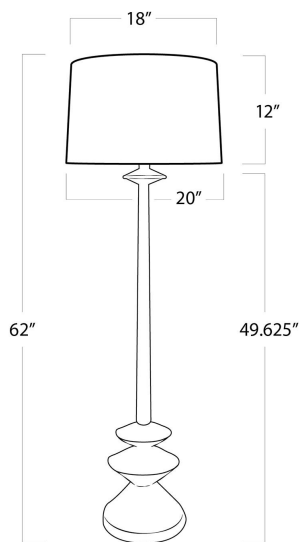

REGINA ANDREW

DETROIT

SPECIFICATION SHEET

Hope Floor Lamp 14-1054

HEIGHT	62
WIDTH	20
DEPTH	20
SHADE DIMS	18 x 20 x 12
SHADE COLOR	Natural Linen
BULB QTY	1
BULB TYPE	A Type Medium Base (E26)
SOCKET	E26 3-Way Cast Turn Knob
WATTAGE	3-Way 150 Watt Max
WIRING TYPE	Standard
MATERIAL	Aluminum
FINISH	White
NOTES	10 ft of cord
FREIGHT ONLY	No