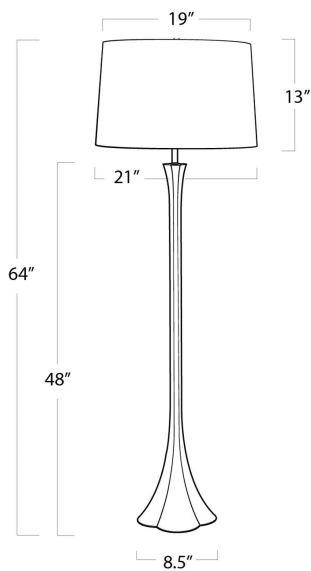

REGINA ANDREW

DETROIT

SPECIFICATION SHEET

Lillian Floor Lamp
14-1032

HEIGHT	64
WIDTH	21
DEPTH	21
SHADE DIMS	19 x 21 x 13
SHADE COLOR	Natural Linen
BULB QTY	1
BULB TYPE	A Type Medium Base (E26)
SOCKET	E26 3-Way Cast Turn Knob
WATTAGE	3-Way 150 Watt Max
WIRING TYPE	Standard
MATERIAL	Steel
FINISH	Gold Leaf
NOTES	10 ft of cord
FREIGHT ONLY	No