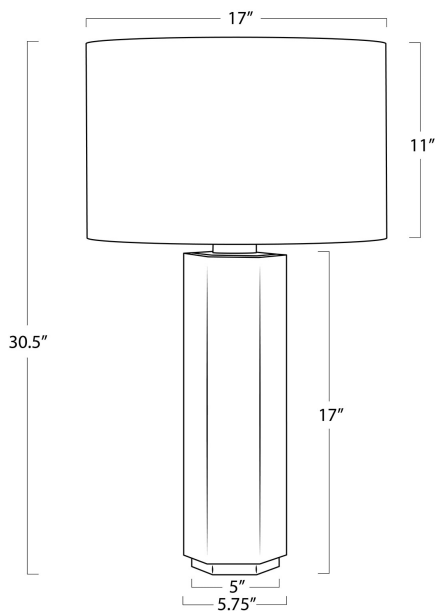

REGINA ANDREW

DETROIT

SPECIFICATION SHEET

Nico Marble Table Lamp 13-1677

HEIGHT	30.5
WIDTH	17
DEPTH	17
SHADE DIMS	17 x 17 x 11
SHADE COLOR	Natural Linen
BULB QTY	1
BULB TYPE	A Type Medium Base (E26)
SOCKET	E26 Cast Dimmer
WATTAGE	3-Way 150 Watt Max
WIRING TYPE	Standard
MATERIAL	Marble
FINISH	Brown
NOTES	8 ft of cord
FREIGHT ONLY	No