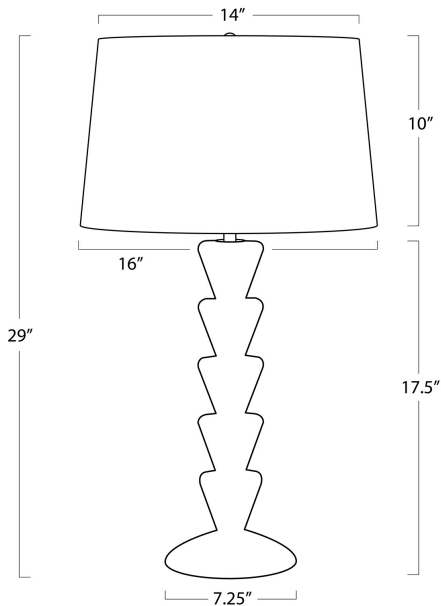

REGINA ANDREW

DETROIT

SPECIFICATION SHEET

Patricia Jade Table Lamp
13-1657

HEIGHT	29
WIDTH	16
DEPTH	16
SHADE DIMS	14 x 16 x 10
SHADE COLOR	Natural Linen
BULB QTY	1
BULB TYPE	A Type Medium Base (E26)
SOCKET	E26 Cast Dimmer
WATTAGE	150 Watt Max
WIRING TYPE	Standard
MATERIAL	Jade
FINISH	Natural Stone
NOTES	8 ft of cord
FREIGHT ONLY	No