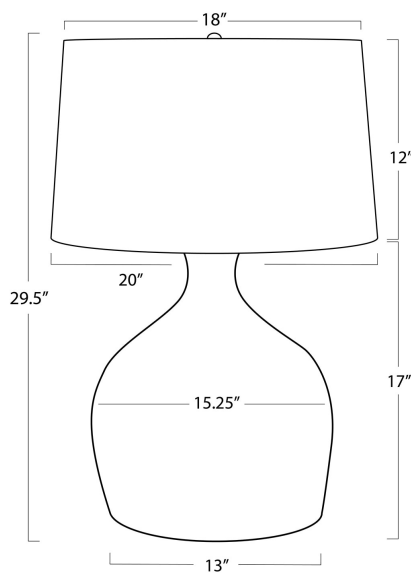

REGINA ANDREW

DETROIT

SPECIFICATION SHEET

Campagna Table Lamp 13-1650

HEIGHT	29.5
WIDTH	20
DEPTH	20
SHADE DIMS	18 x 20 x 12
SHADE COLOR	Natural Linen
BULB QTY	1
BULB TYPE	A Type Medium Base (E26)
SOCKET	E26 3-Way Cast Turn Knob
WATTAGE	3-Way 150 Watt Max
WIRING TYPE	Standard
MATERIAL	Rattan
FINISH	Natural
NOTES	8 ft of cord
FREIGHT ONLY	No