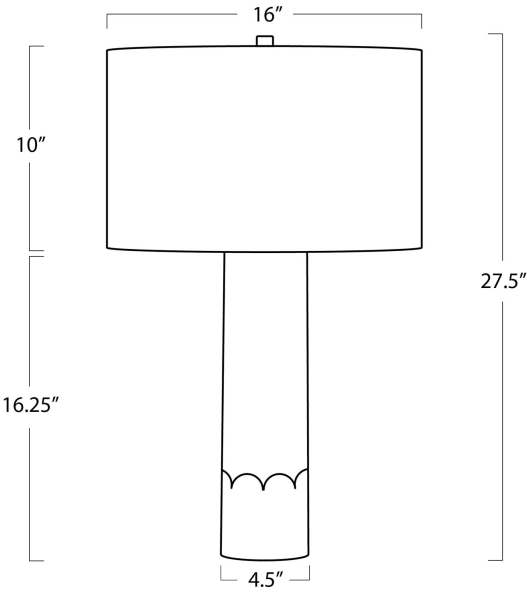

REGINA ANDREW

DETROIT

SPECIFICATION SHEET

Sissie Crystal Table Lamp 13-1646

HEIGHT	27.5
WIDTH	16
DEPTH	16
SHADE DIMS	16 x 16 x 10
SHADE COLOR	Natural Linen
BULB QTY	1
BULB TYPE	A Type Medium Base (E26)
SOCKET	E26 Cast Dimmer
WATTAGE	150 Watt Max
WIRING TYPE	French Wire
MATERIAL	Crystal
FINISH	Clear
NOTES	8 ft of cord
FREIGHT ONLY	No