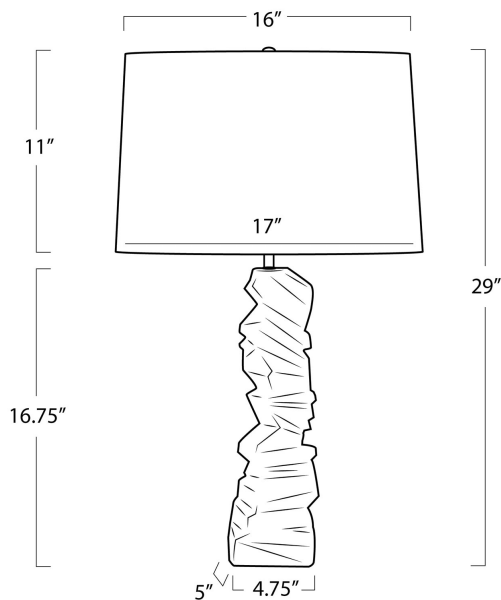

REGINA ANDREW

DETROIT

SPECIFICATION SHEET

Gallerie Metal Table Lamp 13-1638

HEIGHT	29
WIDTH	17
DEPTH	17
SHADE DIMS	16 x 17 x 11
SHADE COLOR	Natural Linen
BULB QTY	1
BULB TYPE	A Type Medium Base (E26)
SOCKET	E26 3-Way Cast Turn Knob
WATTAGE	3-Way 150 Watt Max
WIRING TYPE	Standard
MATERIAL	Aluminum
FINISH	Blacken Zinc
NOTES	8 ft of cord
FREIGHT ONLY	No