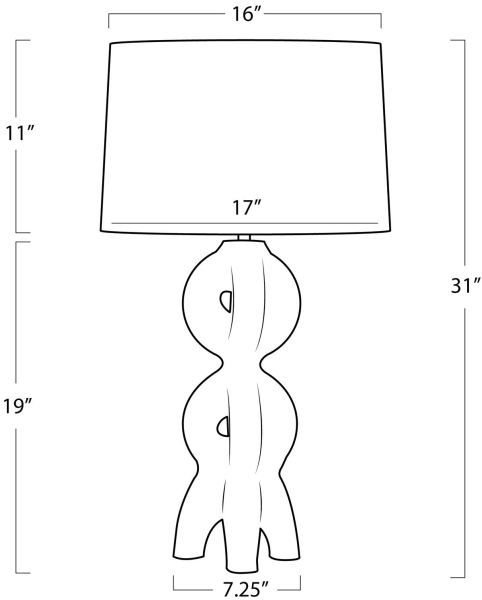

REGINA ANDREW

DETROIT

SPECIFICATION SHEET

Jacob Metal Table Lamp
13-1632

HEIGHT	31
WIDTH	17
DEPTH	17
SHADE DIMS	16 x 17 x 11
SHADE COLOR	Natural Linen
BULB QTY	1
BULB TYPE	A Type Medium Base (E26)
SOCKET	E26 3-Way Cast Turn Knob
WATTAGE	3-Way 150 Watt Max
WIRING TYPE	Standard
MATERIAL	Aluminum
FINISH	White
NOTES	8 ft of cord
FREIGHT ONLY	No