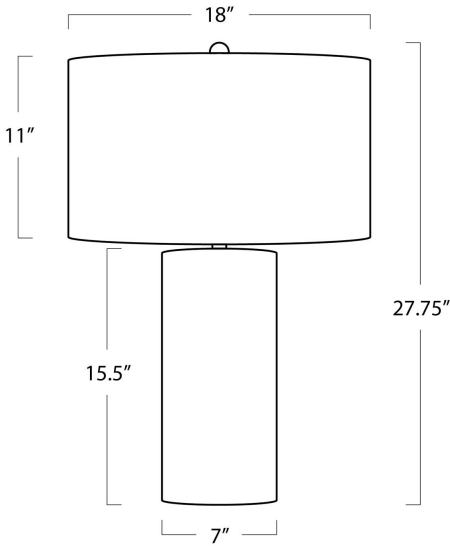

REGINA ANDREW

DETROIT

SPECIFICATION SHEET

Heavenly Mother of Pearl Table Lamp 13-1590

HEIGHT	27.75
WIDTH	18
DEPTH	18
SHADE DIMS	18 x 18 x 11
SHADE COLOR	Natural Linen
BULB QTY	1
BULB TYPE	A Type Medium Base (E26)
SOCKET	E26 3-Way Cast Turn Knob
WATTAGE	3-Way 150 Watt Max
WIRING TYPE	Standard
MATERIAL	Mother of Pearl
FINISH	Natural
NOTES	8 ft of cord
FREIGHT ONLY	No