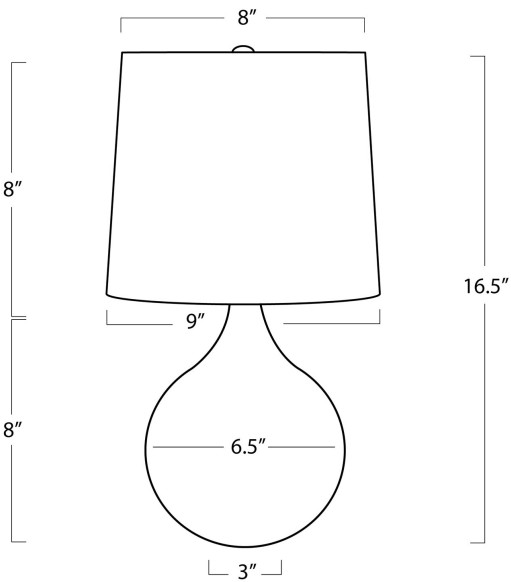

REGINA ANDREW

DETROIT

SPECIFICATION SHEET

Noa Travertine Mini Lamp (Natural) 13-1589NAT

HEIGHT	16.5
WIDTH	9
DEPTH	9
SHADE DIMS	8 x 9 x 8
SHADE COLOR	Natural Linen
BULB QTY	1
BULB TYPE	B Type Candelabra Base (E12)
SOCKET	E12 Candelabra w Line Switch
WATTAGE	60 Watt Max
WIRING TYPE	Standard
MATERIAL	Travertine
FINISH	Natural Stone
NOTES	8 ft of cord
FREIGHT ONLY	No