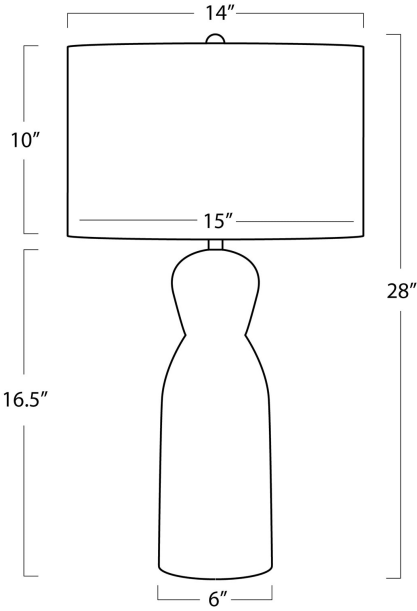

REGINA ANDREW

DETROIT

SPECIFICATION SHEET

Indie Jade Table Lamp 13-1578

HEIGHT	28
WIDTH	15
DEPTH	15
SHADE DIMS	14 x 15 x 10
SHADE COLOR	Natural Linen
BULB QTY	1
BULB TYPE	A Type Medium Base (E26)
SOCKET	E26 3-Way Cast Turn Knob
WATTAGE	3-Way 150 Watt Max
WIRING TYPE	Standard
MATERIAL	Jade
FINISH	Natural Stone
NOTES	8 ft of cord
FREIGHT ONLY	No