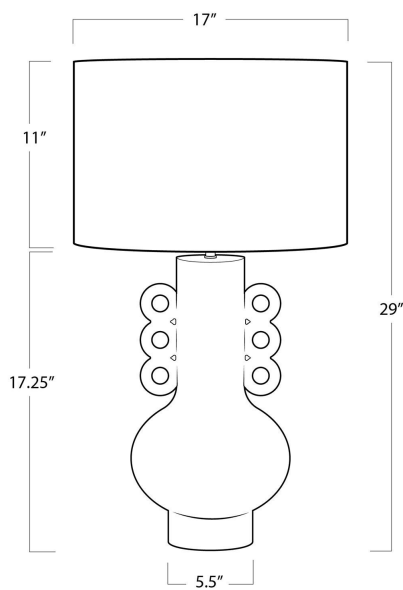

REGINA ANDREW

DETROIT

SPECIFICATION SHEET

Chandra Metal Table Lamp 13-1545

HEIGHT	29
WIDTH	17
DEPTH	17
SHADE DIMS	17 x 17 x 11
SHADE COLOR	Natural Linen
BULB QTY	1
BULB TYPE	A Type Medium Base (E26)
SOCKET	E26 3-Way Cast Turn Knob
WATTAGE	3-Way 150 Watt Max
WIRING TYPE	Standard
MATERIAL	Aluminum
FINISH	Brown
NOTES	8 ft of cord
FREIGHT ONLY	No