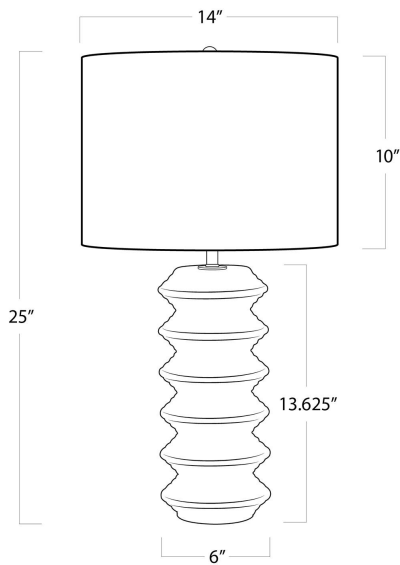

REGINA ANDREW

DETROIT

SPECIFICATION SHEET

Nova Wood Table Lamp 13-1522

HEIGHT	25
WIDTH	14
DEPTH	14
SHADE DIMS	14 x 14 x 10
SHADE COLOR	Natural Linen
BULB QTY	1
BULB TYPE	A Type Medium Base (E26)
SOCKET	E26 3-Way Cast Turn Knob
WATTAGE	3-Way 150 Watt Max
WIRING TYPE	Standard
MATERIAL	Birch Wood
FINISH	White
NOTES	8 ft of cord
FREIGHT ONLY	No