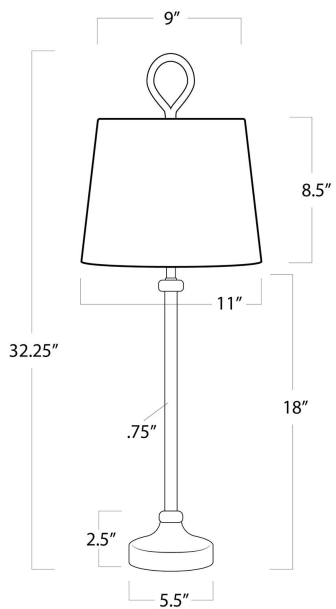

REGINA ANDREW

DETROIT

SPECIFICATION SHEET

Bimini Buffet Lamp 13-1521

HEIGHT	32.25
WIDTH	11
DEPTH	11
SHADE DIMS	9 x 11 x 8.5
SHADE COLOR	Natural Linen
BULB QTY	1
BULB TYPE	A Type Medium Base (E26)
SOCKET	E26 Keyless. Switch on Cord
WATTAGE	60 Watt Max
WIRING TYPE	Standard
MATERIAL	Rope
FINISH	Natural
NOTES	8 ft of cord
FREIGHT ONLY	No