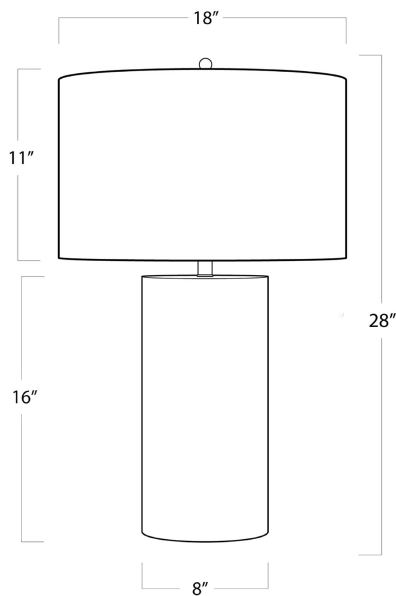

REGINA ANDREW

DETROIT

SPECIFICATION SHEET

Layla Table Lamp 13-1514

HEIGHT	28
WIDTH	18
DEPTH	18
SHADE DIMS	18 x 18 x 11
SHADE COLOR	Natural Linen
BULB QTY	1
BULB TYPE	A Type Medium Base (E26)
SOCKET	E26 3-Way Cast Turn Knob
WATTAGE	3-Way 150 Watt Max
WIRING TYPE	Standard
MATERIAL	Mother of Pearl
FINISH	Blue
NOTES	8 ft of cord
FREIGHT ONLY	No