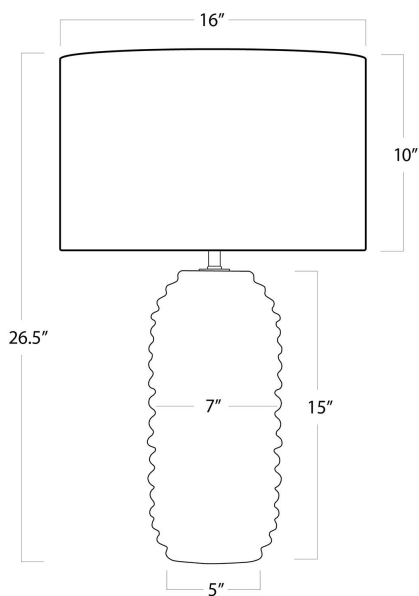

REGINA ANDREW

DETROIT

SPECIFICATION SHEET

Carmel Wood Table Lamp 13-1498

HEIGHT	26.5
WIDTH	16
DEPTH	16
SHADE DIMS	16 x 16 x 10
SHADE COLOR	Natural Linen
BULB QTY	1
BULB TYPE	A Type Medium Base (E26)
SOCKET	E26 3-Way Cast Turn Knob
WATTAGE	3-Way 150 Watt Max
WIRING TYPE	Standard
MATERIAL	Birch Wood
FINISH	White
NOTES	8 ft of cord
FREIGHT ONLY	No