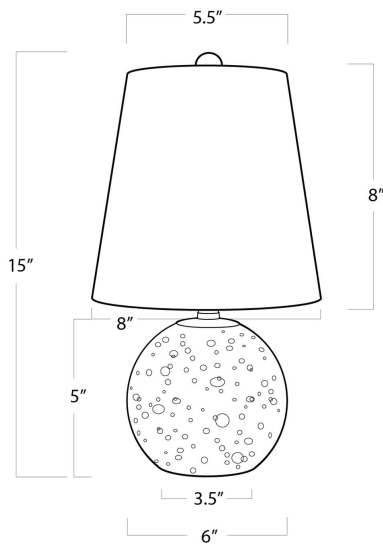

REGINA ANDREW

DETROIT

SPECIFICATION SHEET

Bulle Crystal Mini Lamp 13-1480

HEIGHT	15
WIDTH	8
DEPTH	8
SHADE DIMS	5.5 x 8 x 8
SHADE COLOR	Natural Linen
BULB QTY	1
BULB TYPE	B Type Candelabra Base (E12)
SOCKET	E12 Candelabra w Line Switch
WATTAGE	60 Watt Max
WIRING TYPE	French Wire
MATERIAL	Crystal
FINISH	Clear
NOTES	8 ft of cord
FREIGHT ONLY	No