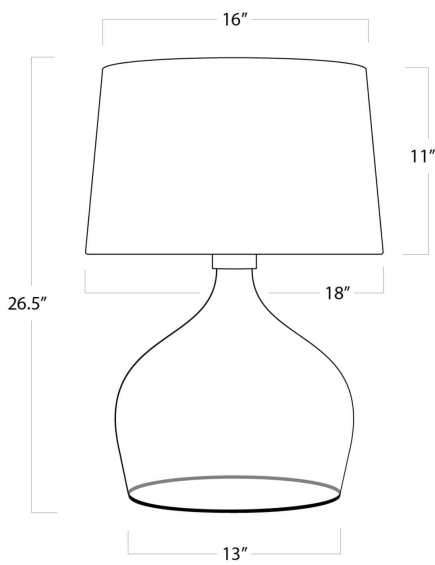

REGINA ANDREW

DETROIT

SPECIFICATION SHEET

Demi John Table Lamp Large
13-1478

HEIGHT	26.5
WIDTH	18
DEPTH	18
SHADE DIMS	16 x 18 x 11
SHADE COLOR	Natural Linen
BULB QTY	1
BULB TYPE	A Type Medium Base (E26)
SOCKET	E26 3-Way Cast Turn Knob
WATTAGE	3-Way 150 Watt Max
WIRING TYPE	French Wire
MATERIAL	Glass
FINISH	Clear
NOTES	8 ft of cord
FREIGHT ONLY	No