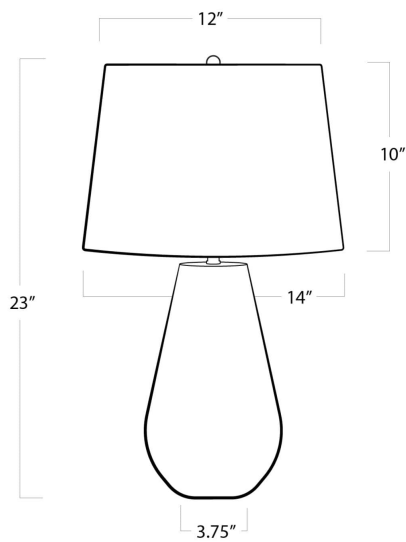

REGINA ANDREW

DETROIT

SPECIFICATION SHEET

Cassia Chevron Table Lamp (Natural)
13-1463NAT

HEIGHT	23
WIDTH	14
DEPTH	14
SHADE DIMS	12 x 14 x 10
SHADE COLOR	Natural Linen
BULB QTY	1
BULB TYPE	A Type Medium Base (E26)
SOCKET	E26 3-Way Cast Turn Knob
WATTAGE	3-Way 150 Watt Max
WIRING TYPE	Standard
MATERIAL	Bone
FINISH	Natural
NOTES	8 ft of cord
FREIGHT ONLY	No