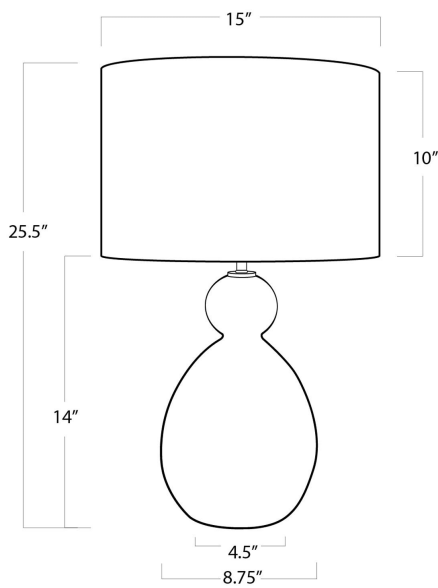

REGINA ANDREW

DETROIT

SPECIFICATION SHEET

Playa Ceramic Table Lamp 13-1443

HEIGHT	25.5
WIDTH	15
DEPTH	15
SHADE DIMS	15 x 15 x 10
SHADE COLOR	Natural Linen
BULB QTY	1
BULB TYPE	A Type Medium Base (E26)
SOCKET	E26 3-Way Cast Turn Knob
WATTAGE	3-Way 150 Watt Max
WIRING TYPE	Standard
MATERIAL	Ceramic
FINISH	Brown
NOTES	8 ft of cord
FREIGHT ONLY	No