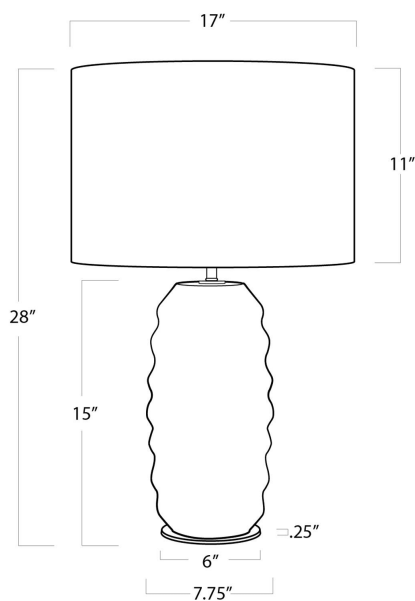

REGINA ANDREW

DETROIT

SPECIFICATION SHEET

Ola Ceramic Table Lamp 13-1441

HEIGHT	28
WIDTH	17
DEPTH	17
SHADE DIMS	17 x 17 x 11
SHADE COLOR	Natural Linen
BULB QTY	1
BULB TYPE	A Type Medium Base (E26)
SOCKET	E26 3-Way Cast Turn Knob
WATTAGE	3-Way 150 Watt Max
WIRING TYPE	Standard
MATERIAL	Ceramic
FINISH	Brown
NOTES	8 ft of cord
FREIGHT ONLY	No