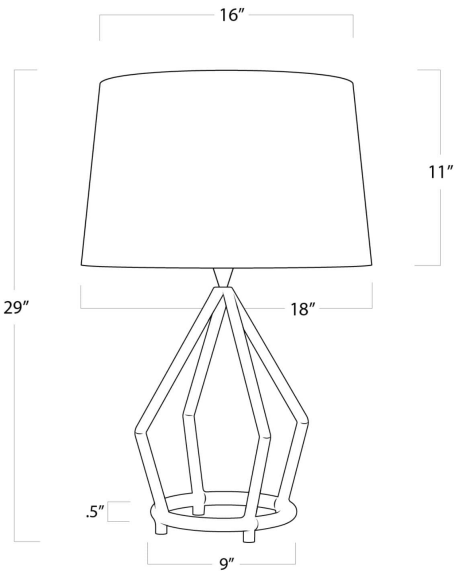

REGINA ANDREW

DETROIT

SPECIFICATION SHEET

Bimini Table Lamp 13-1428

HEIGHT	29
WIDTH	18
DEPTH	18
SHADE DIMS	16 x 18 x 11
SHADE COLOR	Natural Linen
BULB QTY	1
BULB TYPE	A Type Medium Base (E26)
SOCKET	E26 3-Way Cast Turn Knob
WATTAGE	3-Way 150 Watt Max
WIRING TYPE	Standard
MATERIAL	Natural Material
FINISH	Natural
NOTES	8 ft of cord
FREIGHT ONLY	No