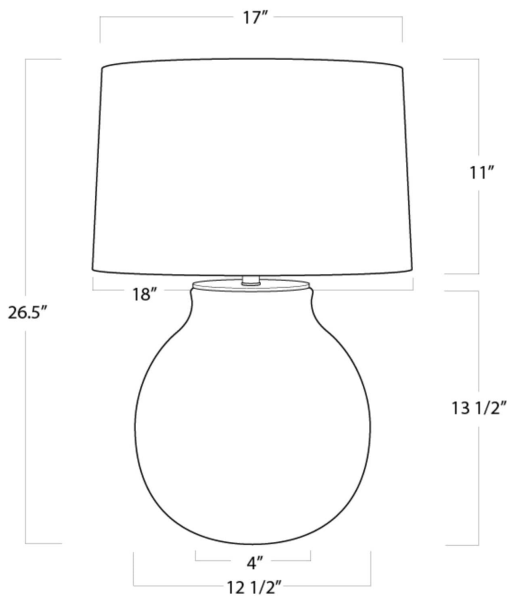

REGINA ANDREW

DETROIT

SPECIFICATION SHEET

Hobi Table Lamp 13-1414

HEIGHT	26.5
WIDTH	18
DEPTH	18
SHADE DIMS	17 x 18 x 11
SHADE COLOR	Natural Linen
BULB QTY	1
BULB TYPE	A Type Medium Base (E26)
SOCKET	E26 3-Way Cast Turn Knob
WATTAGE	3-Way 150 Watt Max
WIRING TYPE	Standard
MATERIAL	Natural Material
FINISH	White
NOTES	8 ft of cord
FREIGHT ONLY	No