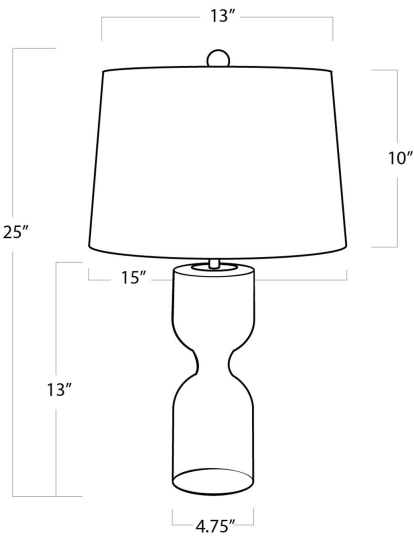

REGINA ANDREW

DETROIT

SPECIFICATION SHEET

Joan Crystal Table Lamp Large 13-1395

HEIGHT	25
WIDTH	15
DEPTH	15
SHADE DIMS	13 x 15 x 10
SHADE COLOR	Natural Linen
BULB QTY	1
BULB TYPE	A Type Medium Base (E26)
SOCKET	E26 Cast Dimmer
WATTAGE	150 Watt Max
WIRING TYPE	French Wire
MATERIAL	Crystal
FINISH	Clear
NOTES	10 ft of cord
FREIGHT ONLY	No