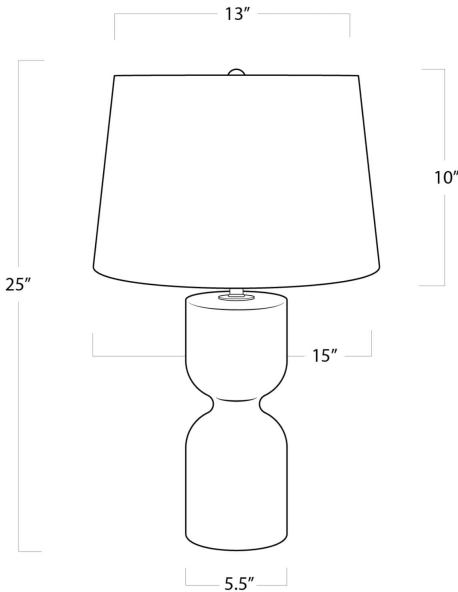

REGINA ANDREW

DETROIT

SPECIFICATION SHEET

Joan Alabaster Table Lamp Large 13-1393

HEIGHT	25
WIDTH	15
DEPTH	15
SHADE DIMS	13 x 15 x 10
SHADE COLOR	Natural Linen
BULB QTY	1
BULB TYPE	A Type Medium Base (E26)
SOCKET	E26 3-Way Cast Turn Knob
WATTAGE	3-Way 150 Watt Max
WIRING TYPE	Standard
MATERIAL	Alabaster
FINISH	Natural Stone
NOTES	8 ft of cord
FREIGHT ONLY	No