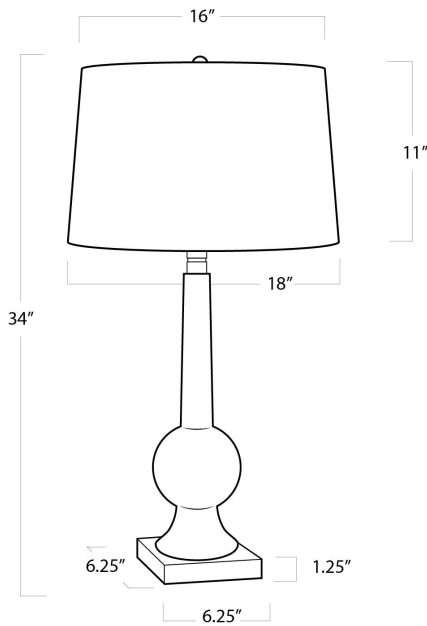

REGINA ANDREW

DETROIT

SPECIFICATION SHEET

Stowe Crystal Table Lamp 13-1327

HEIGHT	34
WIDTH	18
DEPTH	18
SHADE DIMS	16 x 18 x 11
SHADE COLOR	Natural Linen
BULB QTY	1
BULB TYPE	A Type Medium Base (E26)
SOCKET	E26 Cast Dimmer
WATTAGE	150 Watt Max
WIRING TYPE	French Wire
MATERIAL	Crystal
FINISH	Clear
NOTES	10 ft of cord
FREIGHT ONLY	No