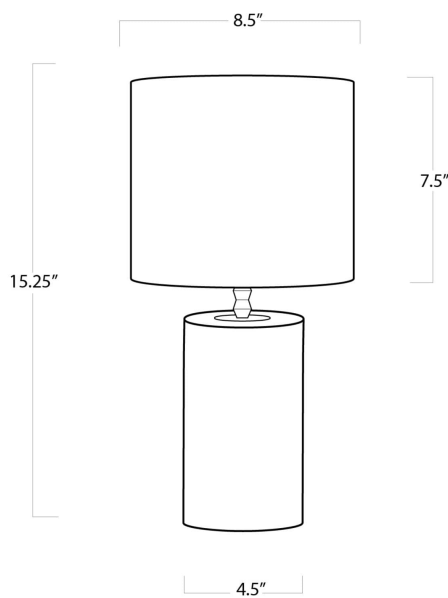

REGINA ANDREW

DETROIT

SPECIFICATION SHEET

Juliet Crystal Table Lamp Small 13-1286

HEIGHT	15.25
WIDTH	8.5
DEPTH	8.5
SHADE DIMS	8.5 x 8.5 x 7.5
SHADE COLOR	Natural Linen
BULB QTY	1
BULB TYPE	A Type Medium Base (E26)
SOCKET	E26 Keyless. Uno w Line Switch
WATTAGE	60 Watt Max
WIRING TYPE	French Wire
MATERIAL	Crystal
FINISH	Clear
NOTES	8 ft of cord
FREIGHT ONLY	No