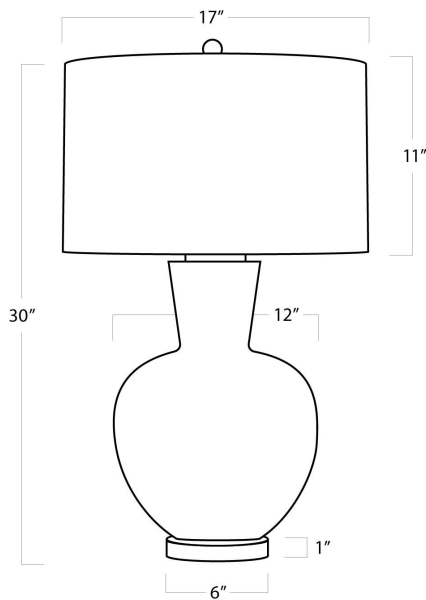

REGINA ANDREW

DETROIT

SPECIFICATION SHEET

Madrid Ceramic Table Lamp (White) 13-1274

HEIGHT	30
WIDTH	17
DEPTH	17
SHADE DIMS	17 x 17 x 11
SHADE COLOR	Textured Natural Linen
BULB QTY	1
BULB TYPE	A Type Medium Base (E26)
SOCKET	E26 3-Way Cast Turn Knob
WATTAGE	3-Way 150 Watt Max
WIRING TYPE	Standard
MATERIAL	Ceramic
FINISH	White
NOTES	8 ft of cord
FREIGHT ONLY	No