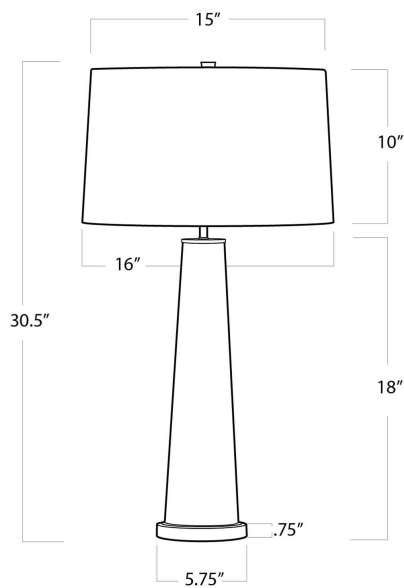

REGINA ANDREW

DETROIT

SPECIFICATION SHEET

Audrey Ceramic Table Lamp (Blush)
13-1243

HEIGHT	30.5
WIDTH	16
DEPTH	16
SHADE DIMS	15 x 16 x 10
SHADE COLOR	Natural Linen
BULB QTY	1
BULB TYPE	A Type Medium Base (E26)
SOCKET	E26 3-Way Cast Turn Knob
WATTAGE	3-Way 150 Watt Max
WIRING TYPE	Standard
MATERIAL	Ceramic
FINISH	Blush
NOTES	8 ft of cord
FREIGHT ONLY	No