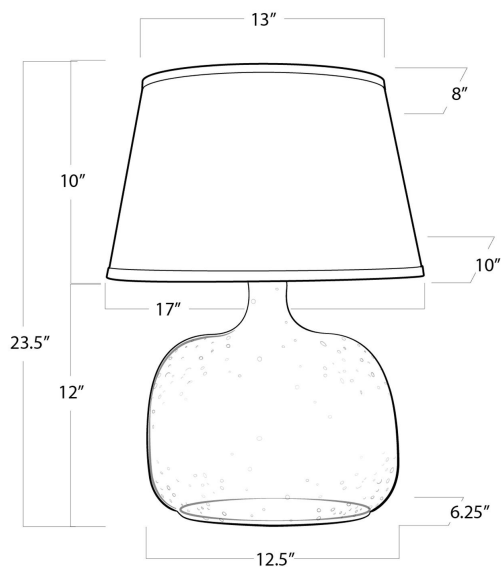

REGINA ANDREW

DETROIT

SPECIFICATION SHEET

Seeded Oval Glass Table Lamp 13-1059

HEIGHT	23.5
WIDTH	17
DEPTH	10
SHADE DIMS	13x8, 17x10, 10
SHADE COLOR	Natural
BULB QTY	1
BULB TYPE	A Type Medium Base (E26)
SOCKET	E26 3-Way Cast Turn Knob
WATTAGE	3-Way 150 Watt Max
WIRING TYPE	Standard
MATERIAL	Glass
FINISH	Clear
NOTES	8 ft of cord
FREIGHT ONLY	No