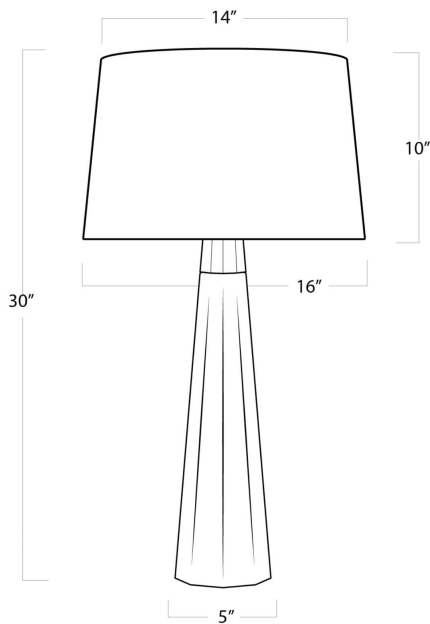

REGINA ANDREW

DETROIT

SPECIFICATION SHEET

Beretta Concrete Table Lamp 13-1051

HEIGHT	30
WIDTH	16
DEPTH	16
SHADE DIMS	14 x 16 x 10
SHADE COLOR	Natural Linen
BULB QTY	1
BULB TYPE	A Type Medium Base (E26)
SOCKET	E26 3-Way Cast-Shell, Turn Knob
WATTAGE	3-Way 150 Watt Max
WIRING TYPE	Standard
MATERIAL	Concrete
FINISH	Natural
NOTES	8 ft of cord
FREIGHT ONLY	No