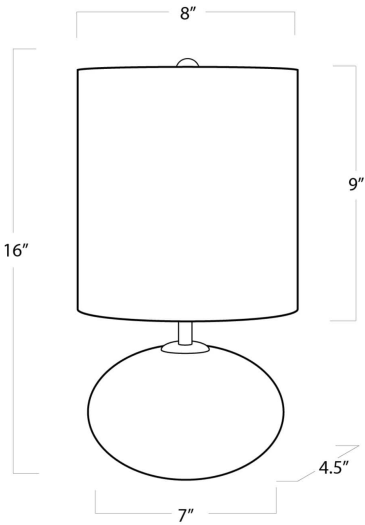

REGINA ANDREW

DETROIT

SPECIFICATION SHEET

Alabaster Mini Orb Lamp
13-1036

HEIGHT	15.5
WIDTH	8
DEPTH	8
SHADE DIMS	8 x 8 x 9
SHADE COLOR	Natural Linen
BULB QTY	1
BULB TYPE	B Type Candelabra Base (E12)
SOCKET	E12 Candelabra w Line Switch
WATTAGE	60 Watt Max
WIRING TYPE	Standard
MATERIAL	Alabaster
FINISH	Natural Stone
NOTES	8 ft of cord
FREIGHT ONLY	No