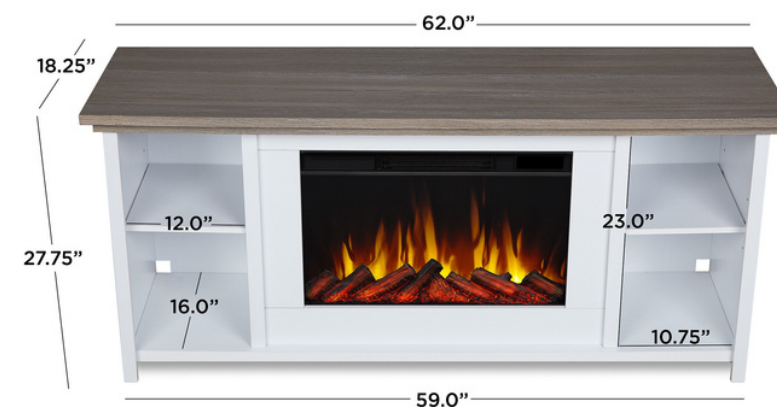

TRAMORE ELECTRIC FIREPLACE TV STAND

Part of the Real Flame® VividFlame Slim Series, this space-saving electric firebox mimics the look of a real, flickering fire, but does not require a chimney or vents and conveniently plugs into a standard outlet.

- Heat output: 5,100 BTUs
- Heating power: 120V/60Hz, 1,500W, 12.6 amps
- Constructed of veneered MDF, glass and powder coated steel
- Includes mantel, electric firebox, remote control, 6' power cord with lay-flat plug, anti-topple safety device and hardware
- Adjustable thermostat settings: 71, 75, 78, 82, 86, 99°F (22, 24, 26, 28, 30, 60°C)
- Provides supplemental heat for rooms up to 1,000 sq ft
- Turn heat option off to enjoy heatless flame year-round
- Multiple flame colors: orange, red-orange, white, blue, blue-white or multicolor
- Five flame brightness levels
- Various timer intervals ranging from 10 minutes to 9 hours
- Fireplace mantel supports up to 100 lbs and accommodates TVs up to 60"
- Adjustable shelving
- Plugs into a standard outlet
- Includes automatic safety shut off device
- CSA and FCC certified
- 1 year limited warranty
- Assembly required

AVAILABLE FINISH:
White

13055E-WHT

Product Dimensions:

- 62"L x 18.25"W x 27.75"H; 112 lbs

Firebox Dimensions:

- 27.5"L x 5.5"W x 18.25"H; 28 lbs

Shipping Specifications:

- Ships small parcel
- Box 1: 67"L x 21.5"W x 7"H; 103 lbs
- Box 2: 29"L x 22"W x 8"H; 32 lbs