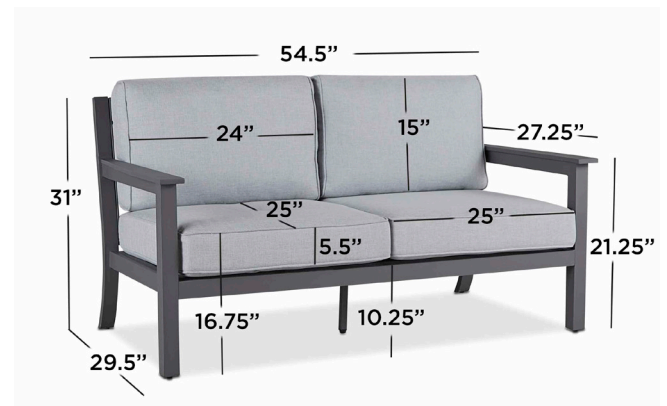

Ortun Two Seat Sofa

Relax in style with the Ortun outdoor two seat sofa. This loveseat has a clean, modern design and features a durable gray aluminum frame and light gray cushions with removable covers. Hook and loop fasteners keep the cushions securely tied to the frame during windy weather. Complete your outdoor patio furniture set with the coordinating Real Flame® Ortun chair and the Ortun three seat sofa.

2371

Available Finish: Gray with Light Gray Cushions

Product Dimensions:

- 54.5"L x 29.5"W x 31"H; 36 lbs

Technical Information:

- Includes one sofa with leveling feet, two seat cushions, two back cushions and hardware kit
- Frame constructed of powder-coated aluminum
- Cushions made of three-layer foam with removable olefin covers
- Back cushion: 24"L x 15"W x 8"H
- Seat cushion: 25"L x 25"W x 6"H
- Height of seat from ground: 10.25"H
- 550 lb weight limit
- Coordinates with Ortun chair (2370-GRY), Ortun three seat sofa (2372-GRY)
- Weather, UV, mold and rust-resistant
- 1 year limited warranty
- Assembly required

Shipping Specifications:

- Ships small parcel
- Box 1: Sofa
52"L x 31"W x 15.5"H; 51 lbs

Country of Origin:

- Vietnam

For sales information:
sales@realflame.com
For more information:
www.realflame.com