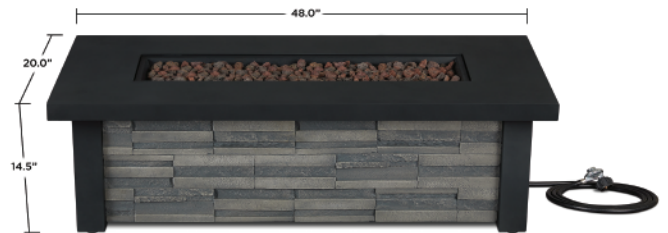

Berthoud Gas Fire Table

The Berthoud fire table is the perfect addition to any patio. With faux stacked stone sides and a powder-coated steel frame, the Berthoud adds warmth and a contemporary style to any outdoor space. This fire table includes a propane tank seat, red lava rock, a metal lid and PVC cover to protect the unit when it is not in use. The Berthoud can be converted to natural gas with the conversion kit, included with the table.

C1460LP

Product Dimensions

48" L x 20" W x 14.5" H; 65 lbs

Technical Information

- Includes: gas fire table, 10' LP hose and regulator, red lava rock, metal lid, protective PVC cover, tank seat with adjustable feet, natural gas conversion kit.
- Burn area dimensions: 31.75" L x 6.75" W x 1.5" D.
- 20" burner tube.
- 50,000 BTU heat output.
- Burn time for LP is 9 hours on the highest setting; 26 hours on the lowest.
- Push button ignition. AAA Battery included.
- Water resistant. Burn pan has drain holes.
- Weather tested. 500 hrs UV resistance.
- 1 year warranty on technical parts and finish.

Country of Origin: China
 Shipping Specifications:
 - Shipping via LTL freight
 - Carton dimensions:
 52" x 19" x 27.625"; 109 lbs
 UPC: 752370146009