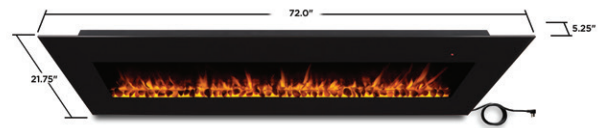

## 1360E

- Assembled Dimensions: 72\"/>
- Includes fireplace, mounting bracket, and user-friendly remote control
- Provides Supplemental heat for up to 1,000 square feet
- Fireplace cannot be recessed into a wall
- Assembly required
- Fireplace is designed to be hung on a wall at a minimum height of 12 inches and at a minimum clearance of 39 inches from top of unit to ceiling

### Fireplace features

- Heater rating:1400W / 4,700 BTUs
- Heating Power: 120V/60Hz, 1400W, 11.7 Amp
- Multiple heat settings ranging from 62 to 82 degrees F
- Use without heat for year round enjoyment
- Multiple flame colors - Orange, Orange/Red, Blue, White, Blue/White, Orange/Red/Blue/White
- Two filler options - White Rock and Clear Glass
- 5 Flame brightness levels
- Timer settings from 0 to 8 hours with 1 hour intervals
- 6' Power cord with lay-flat plug
- Thermal overload protection
- Remote uses 1 CR2025 - 3V Lithium battery (included)
- ETL and FCC certified